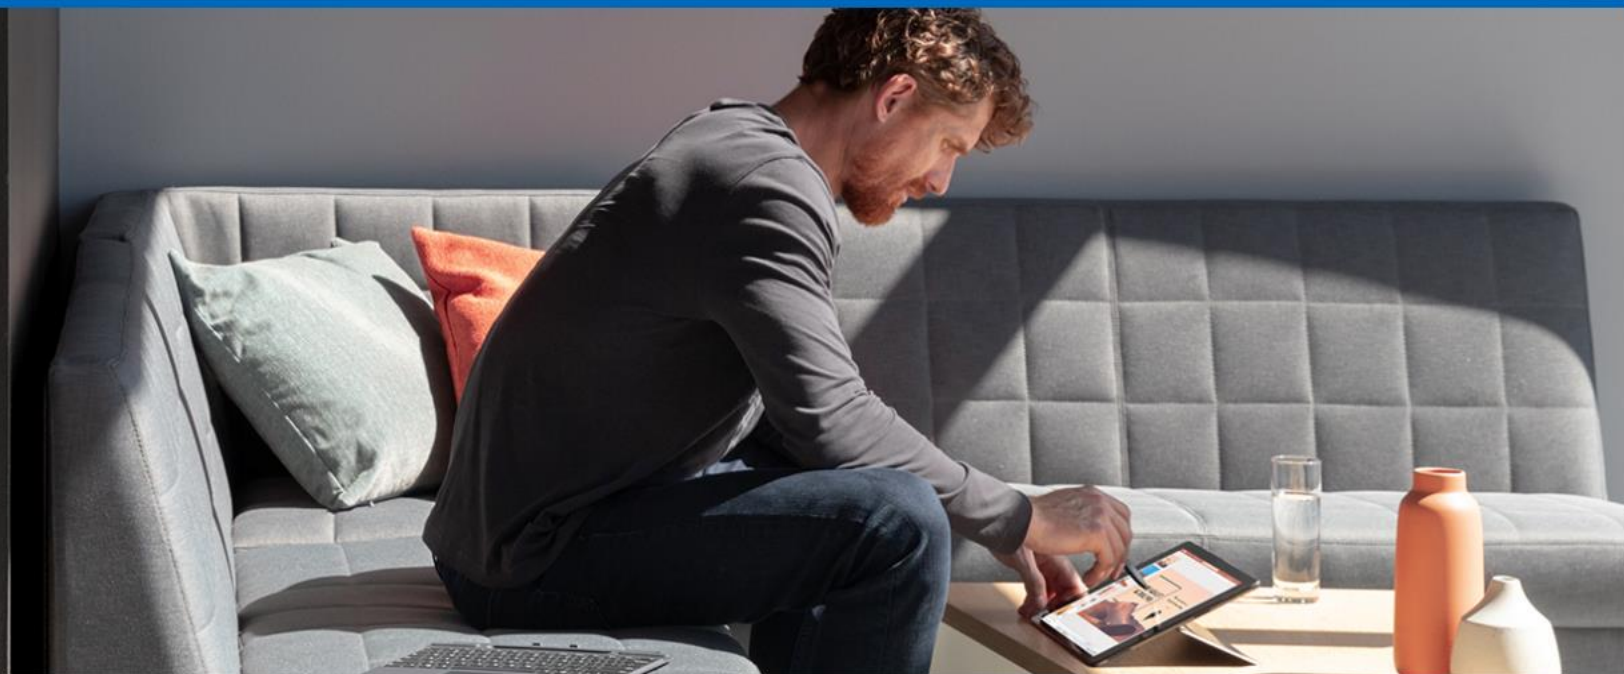

Vítá vás Office

Místo, kde můžete tvořit, komunikovat, spolupracovat a zajistit skvěle odvedenou práci

Přihlásit se

Získat Office

Registrace pro bezplatnou verzi Office >

V prohlížeči
zadáám: office365.login

- .... přihlásím se svou zadanou školní meilovou adresou...

(jnovak@zsborsov.cz)